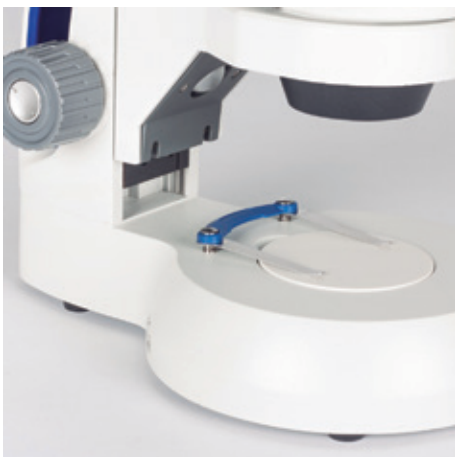

SILVER30 Series

SILVER30S

SILVER LINE - SILVER30 Series

SILVER30S

Optical system	Greenough
Observation tube	Binocular head
Inclination	45° inclined, 360° rotating
Interpupillary distance	49-70mm
Diopter adjustment	On left tube, +/- 5 diopter
Eyepieces	Widefield WF10X/20mm
Objectives system	Turret changer by rotating knob
Objectives	2X-4X
Working distance	70mm
Stand type	Fixed arm type stand with transmitted illumination
Head holder	Fixed
Focus mechanism	Coarse focusing system with tension adjustment
Focusing stroke	50mm
Incident illumination	LED 3.5V/0.5W
Transmitted illumination	LED 3.5V/0.5W
Turret illumination	LED 3.5V/0.5W
Illumination features	3-way rechargeable LED illumination with 5 light setting combination with intensity control
Transformer	External
Power supply	Charger 100-240V or rechargeable batteries (CE)
Other features	USB 2.0 port for external devices 5V/500mA
Accessories included	Dust cover, charger, batteries, black/white and frosted stage plates
Dimensions LxWxH	284x187x270mm
Base	284x187mm
Column/Arm	Height 231mm
Net weight	3.5kg